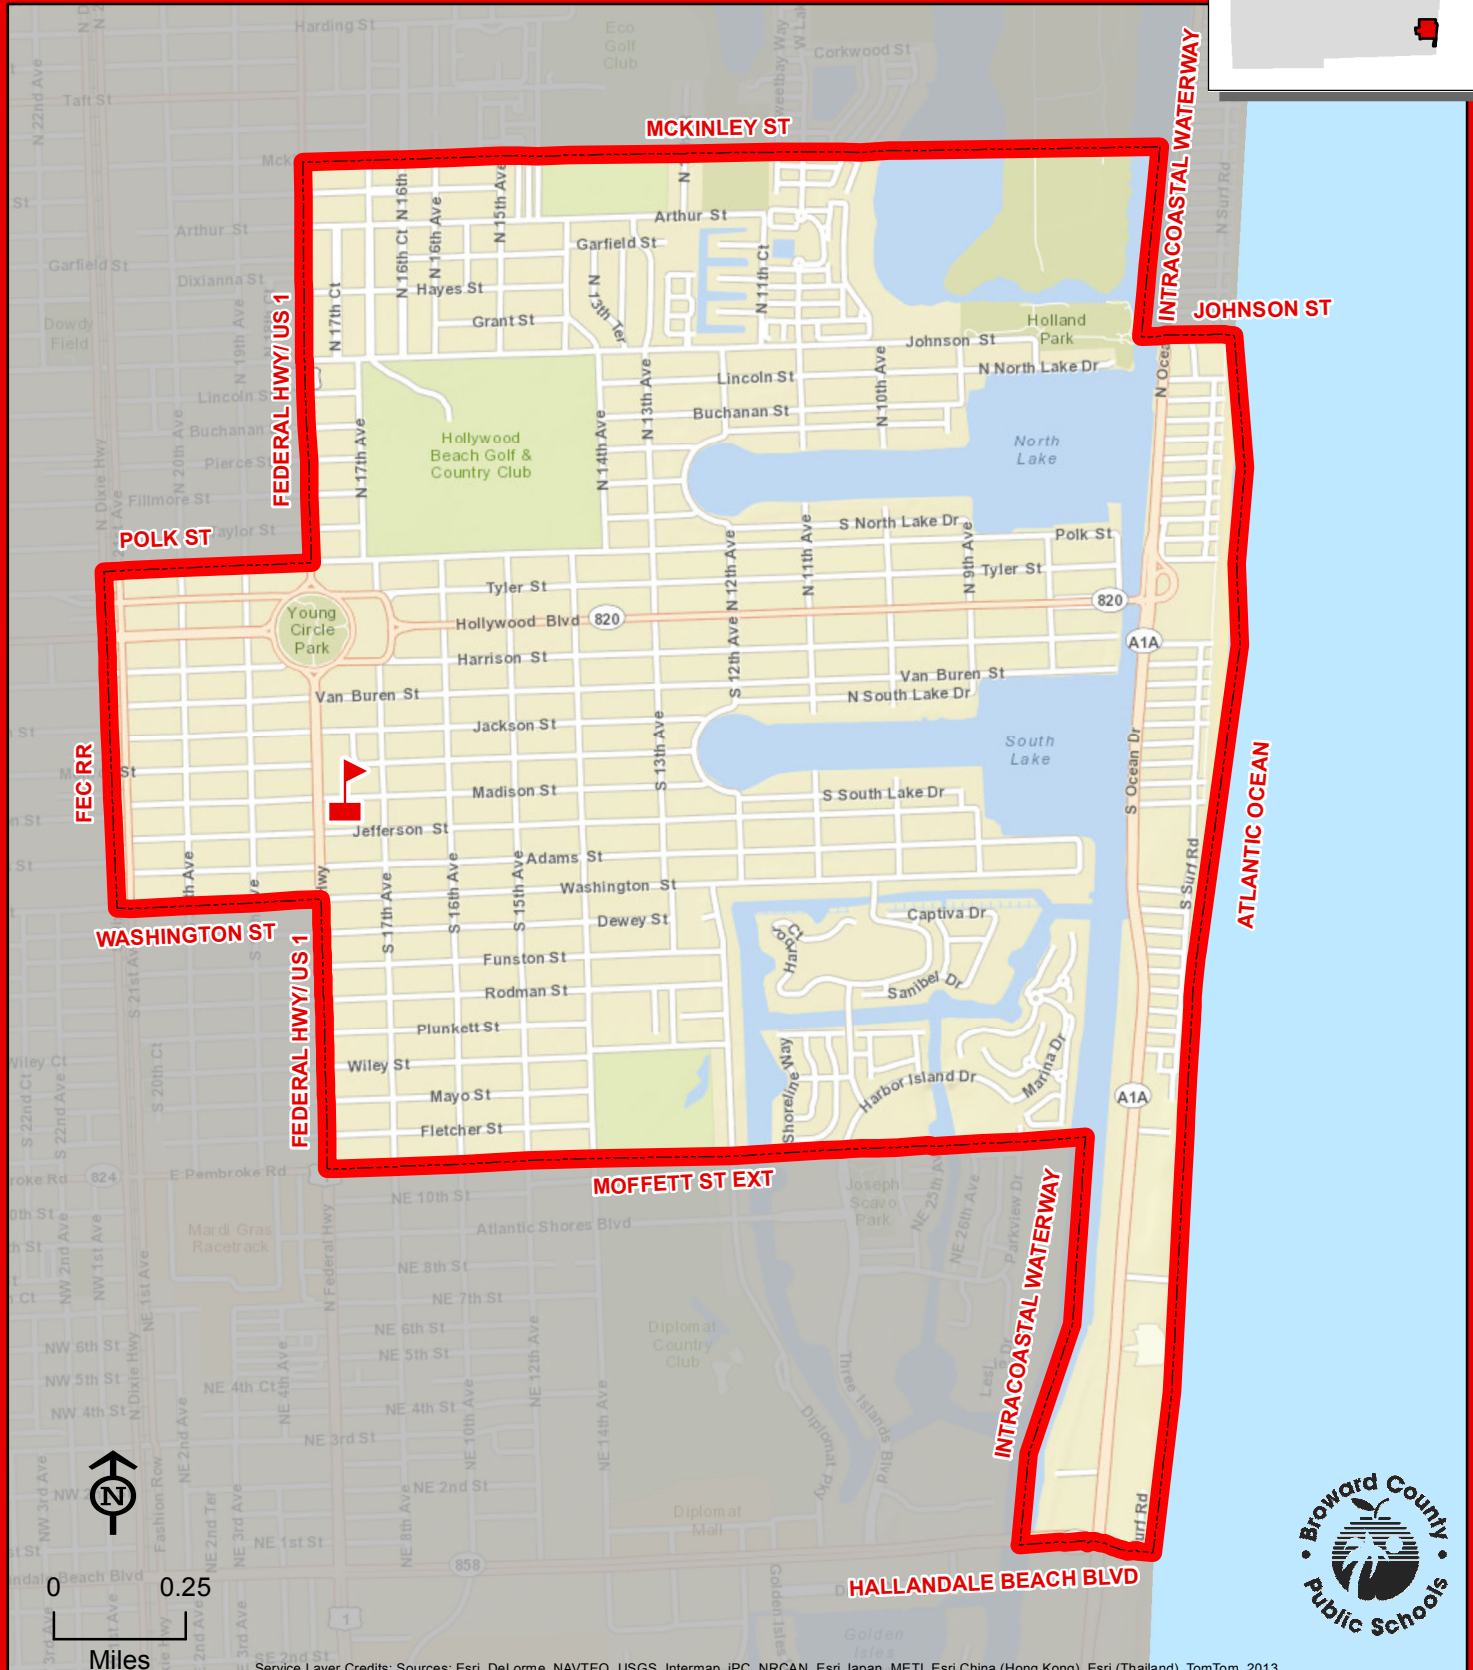

HOLLYWOOD CENTRAL ELEMENTARY SCHOOL

1700 MONROE STREET
HOLLYWOOD, FLORIDA 33020
754-323-6150

HOLLYWOOD CENTRAL